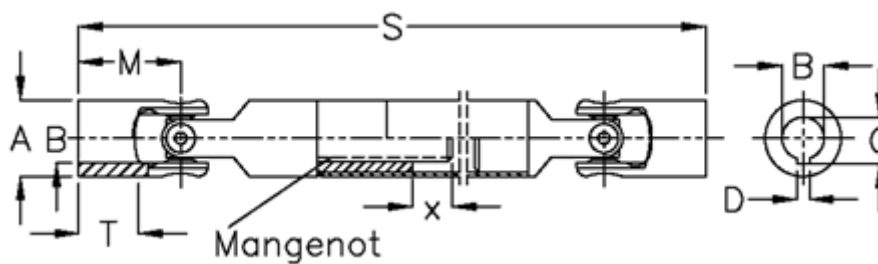

Article number: 076501033

Description: Slip shaft 0.650.103.003 needle bearing  
S=472 X=150 Bore 32H7 w/keyway

## Measures

A	= 50	T = 40
B H7	= 32	x = 150
C	= 35.3	
D	= 10	
Longitudinal ribs	= 6x28x32	
M	= 66	
MD max N m	= 120	
s	= 472	